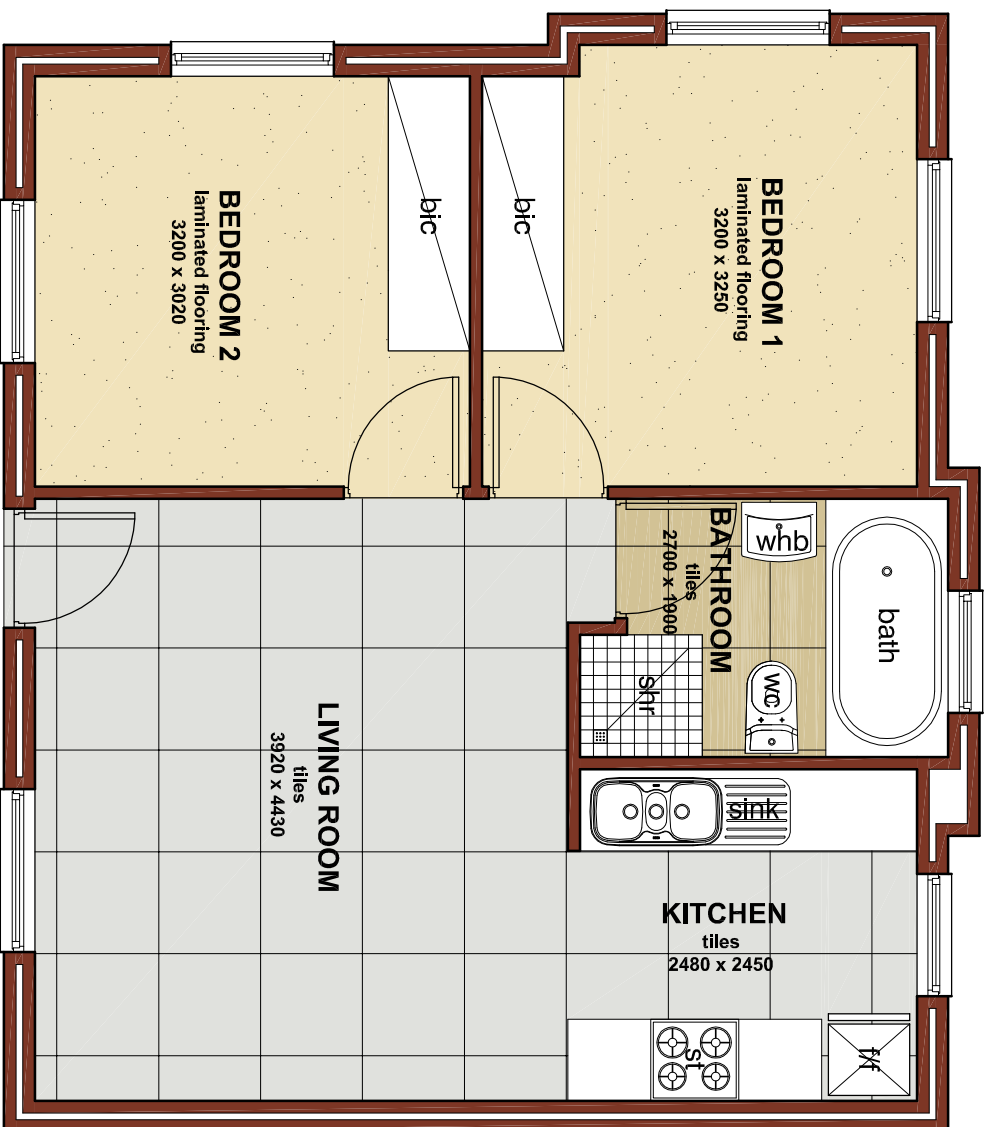

Rosedon Place

LANDSDOWN

TYPICAL UNIT LAYOUT DOUBLE BEDROOM

AREA : 57 m² (UNIT SIZES MAY VARY)

ANOTHER DEVELOPMENT
PROUDLY PRESENTED BY

10/24/2016 10:00:00 AM