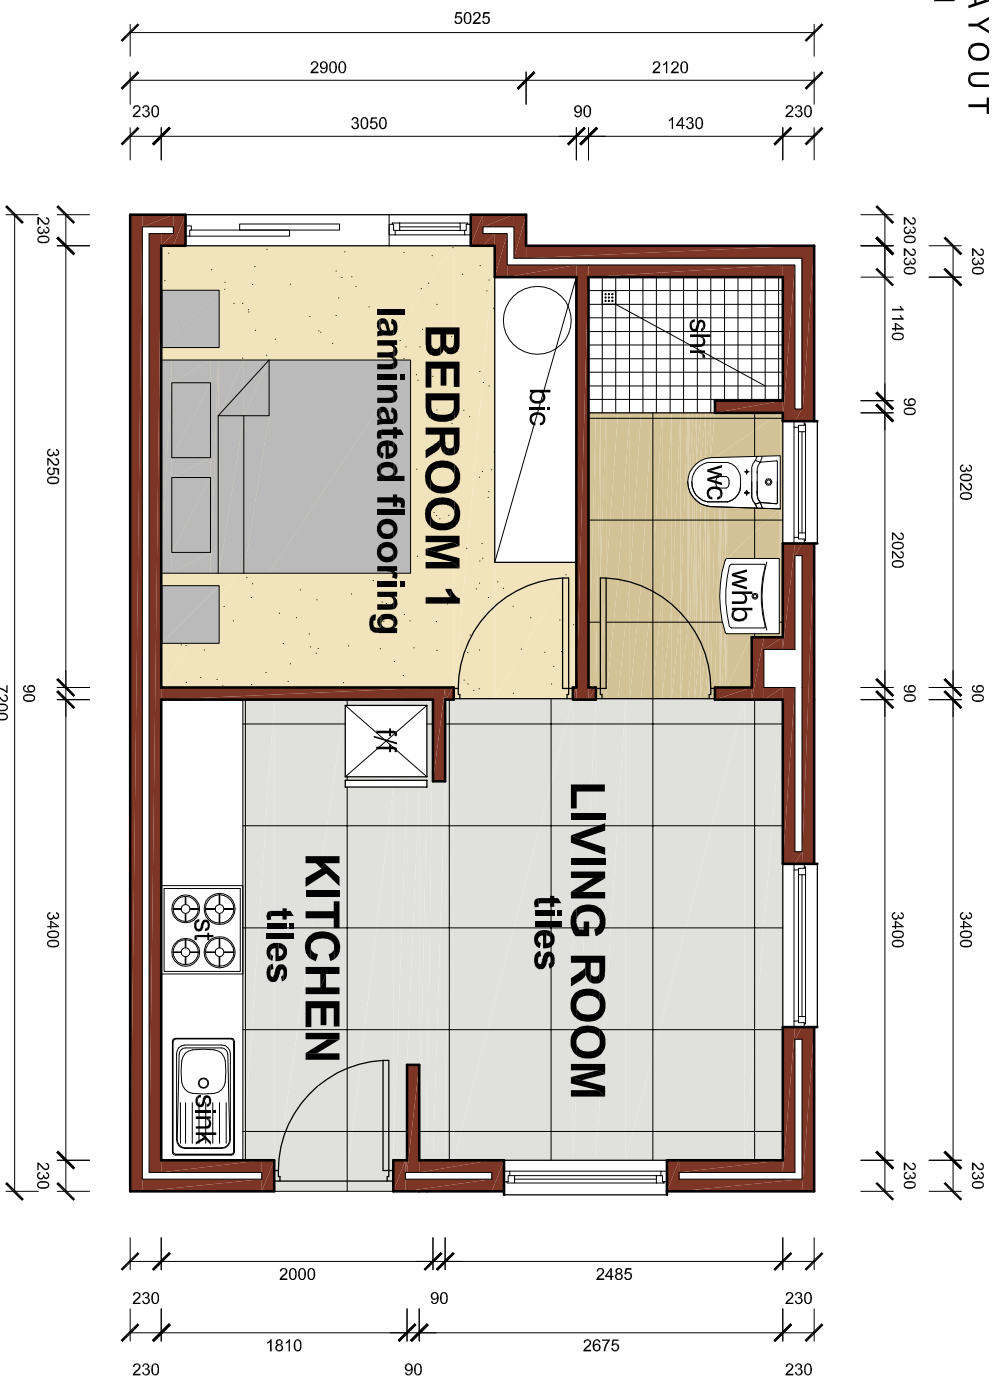

Rosedon Place

LANDSDOWN

TYPICAL UNIT LAYOUT SINGLE BEDROOM

AREA : 3 6 . 7 m² (UNIT SIZES MAY VARY.)

ANOTHER DEVELOPMENT
PROUDLY PRESENTED BY